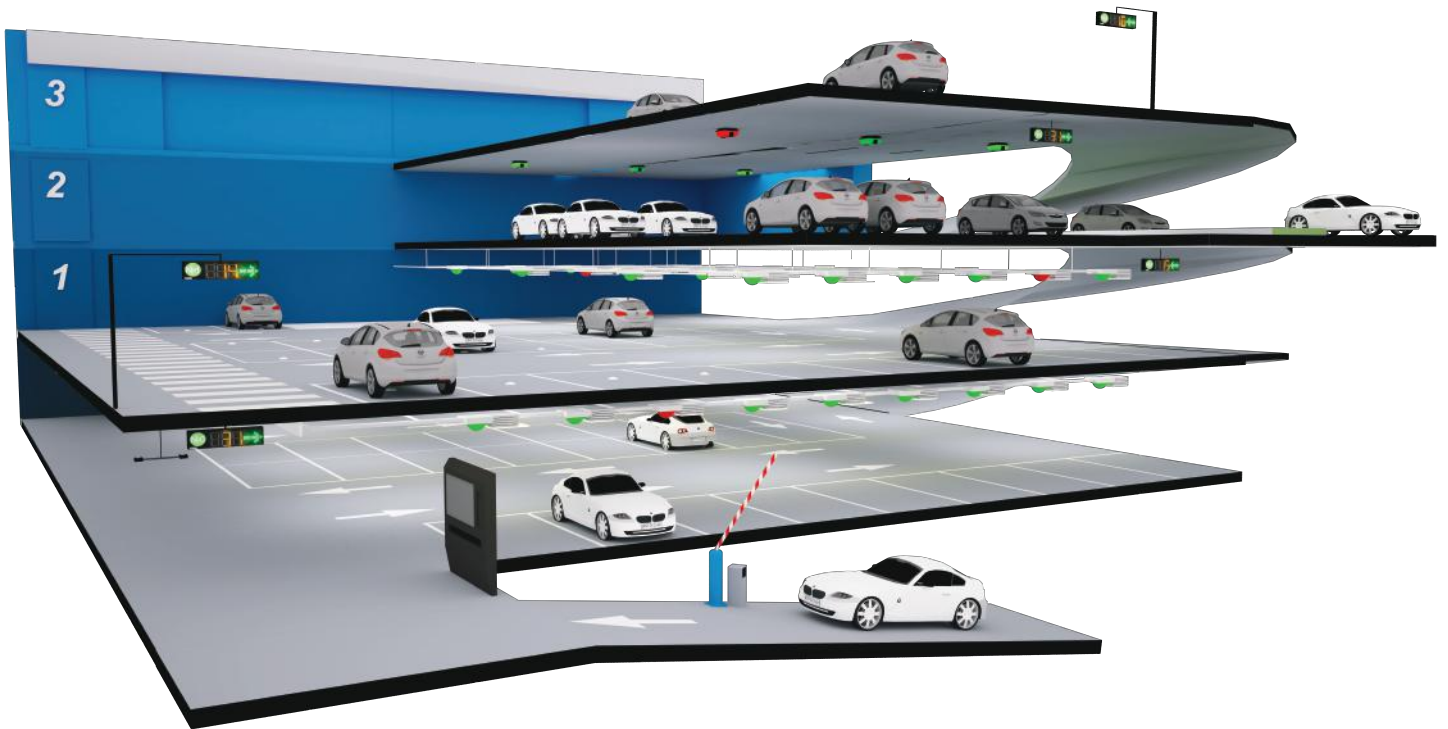

Our Global Parking Solution focuses on every aspect of the **management and control of the car park** by offering many interconnected features. It **allows License Plate Recognition of the vehicles** at entry/exit, thus **avoiding security threats**, offers **accurate ultrasound or camera-based indoor parking guidance**, **reliable outdoor parking guidance**, and **optimal illumination** for energy saving and **increased security**.

ParkManager

ParkManager is a **control and monitoring software** that **collects all the information** gathered by our sensors and allows parking operators to know everything about their parking facilities at a glance. Furthermore, it **stores historic data on the usage of the parking facilities** to ease decision-making and predict future trends. ParkManager software is the key element designed to obtain data about parking mobility and behaviour and **to use it to measure and compare the impact of marketing campaigns** on the facilities.

Signage

- Indoor & Outdoor
- Accurate real-time information about the available parking spots & directions
- Reliable guidance for drivers

Signage

Indoor PGS

Indoor PGS

- Modular ultrasound solution adaptable to any parking layout
- Easy, fast plug & play installation
- RGB leds for each space
- Visible pilot light from any point of the facilities

Pass Counter

- Detects & controls vehicle flow inside the facilities
- Accurate vehicle counting
- Real-time updated information on the displays

Pass Counter

Camera-based PGS

Camera-based PGS

- License Plate Recognition at each parking space and increased security with video surveillance
- Accurate parking guidance with added features
- Completely sealed (IP65 & IP67) aesthetic sensor
- Controls up to 4 parking spots per sensor